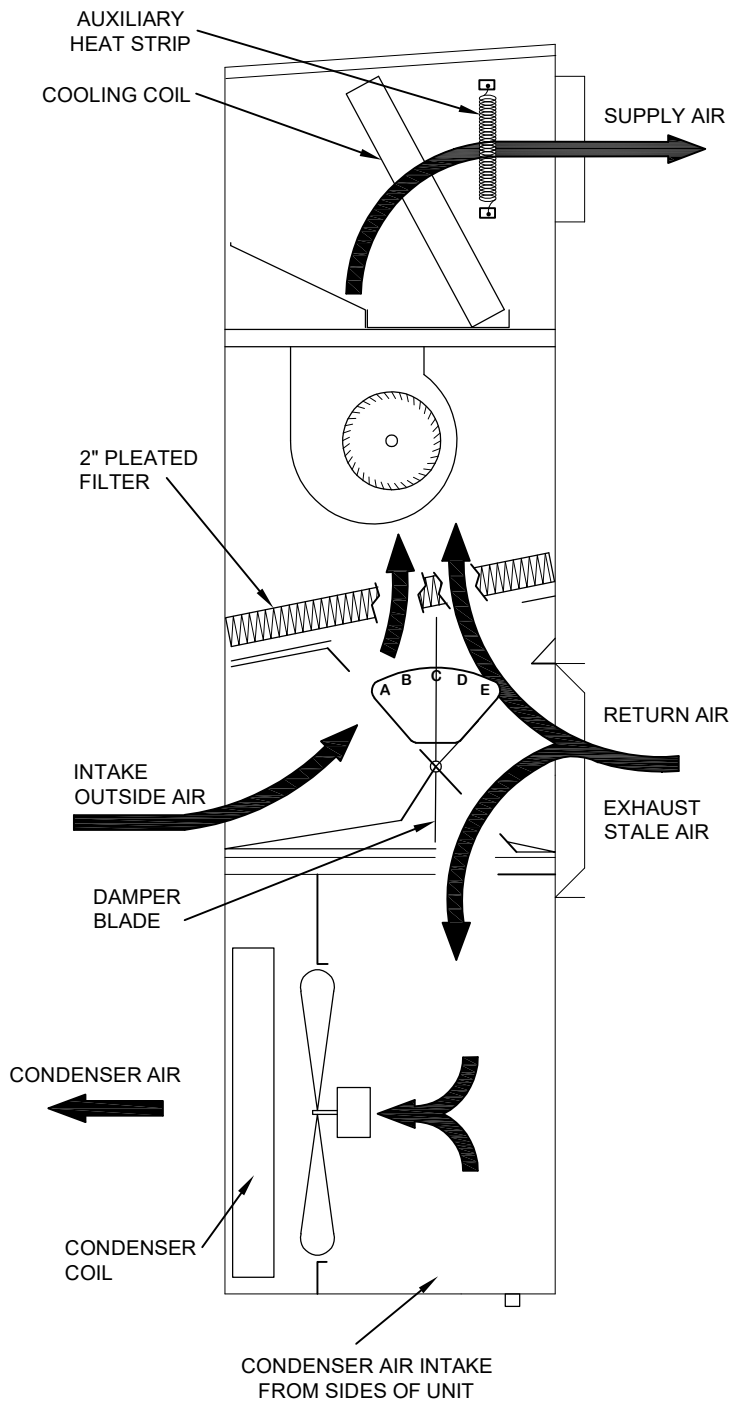

CLASSROOM VENTILATOR OSA INTAKE & EXHAUST AIR FLOW PATTERN

BARD
"QUIET CLIMATE"
T42H\48\60
SPEC SHEET
S3436

SAVE AS: 14-1-0099.DWG

GEARY PACIFIC SUPPLY <small>www.gearypacific.com</small>	DWG NAME BARD "TxxH" CLASSROOM VENTILATOR (CRV) OSA INTAKE & EXHAUST AIR FLOW PATTERN								
	SIZE	CUSTOMER NAME					JOB NO		
	DATE	REV. DATE	REV#	APR	DRAWN BY	SHEET	Dwg #		
		2/03/21	0		MDC	1 OF 1	14-1-0099		