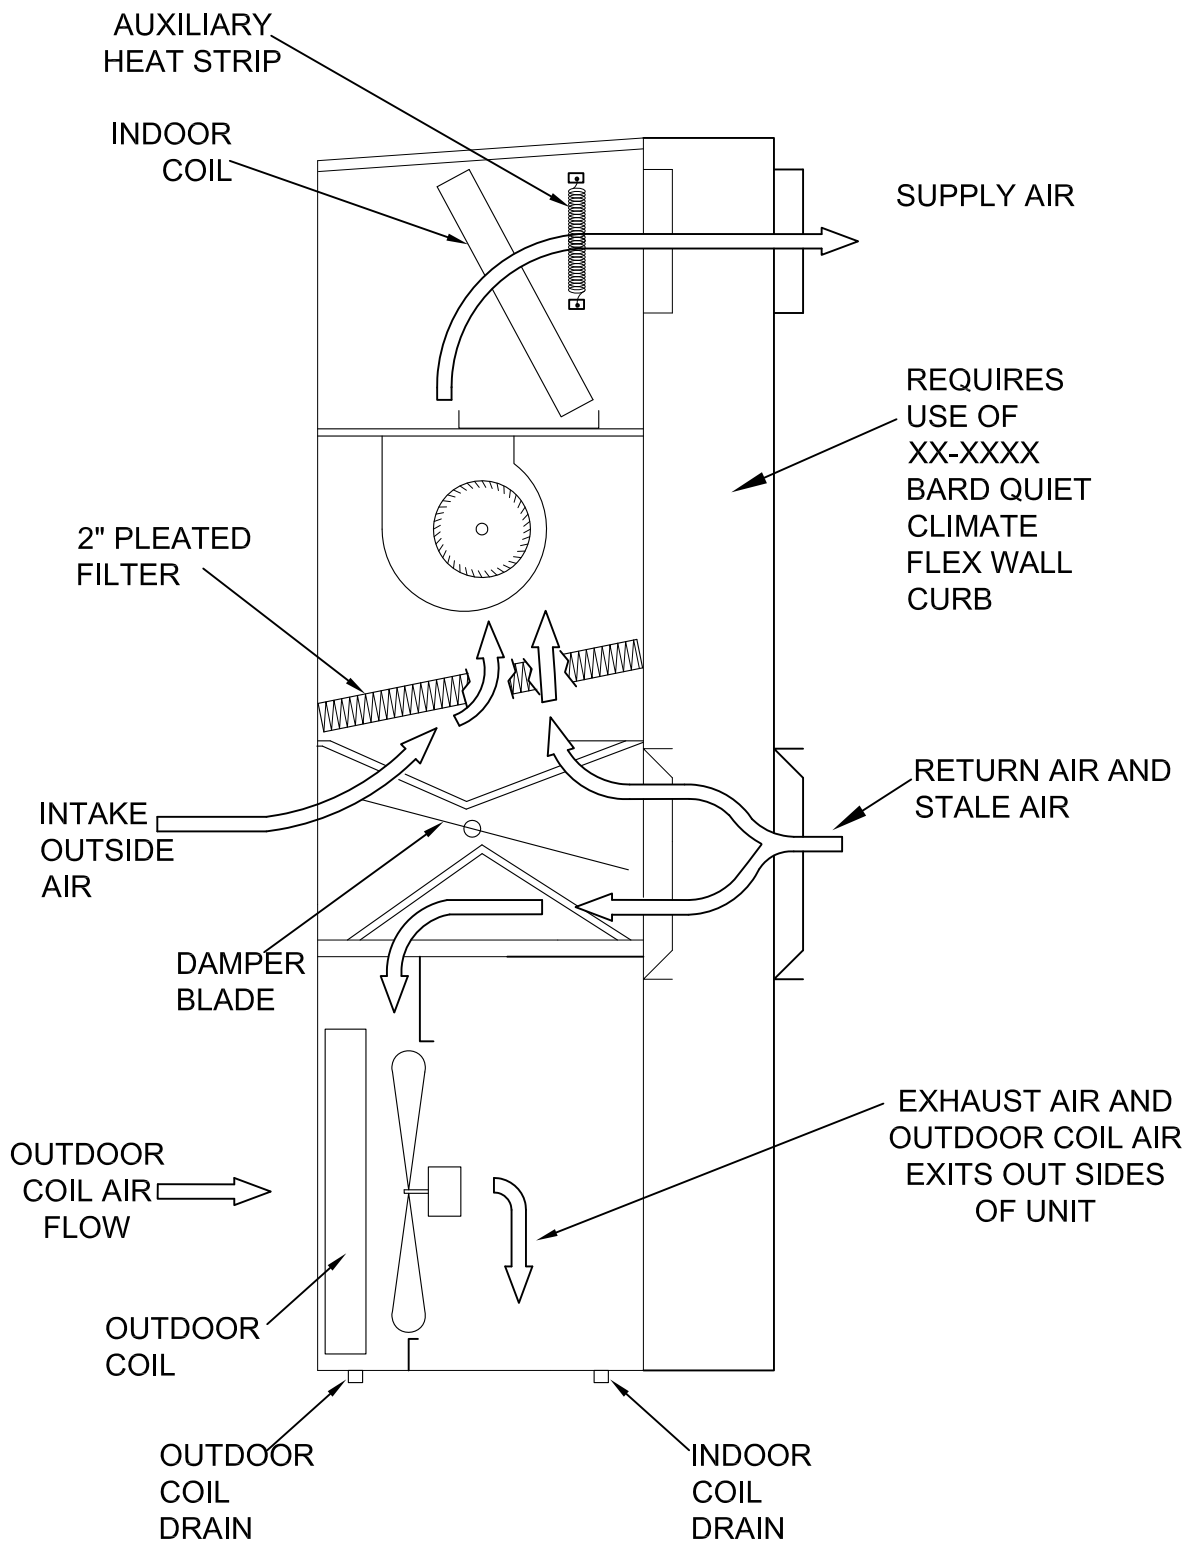

INTAKE & EXHAUST AIR FLOW PATTERN

BARD R410a
"QUIET CLIMATE FLEX"
C24H TO C60H
SPEC SHEET #3459

SAVE AS: 14-1-0077.DWG

**GEARY
 PACIFIC
 SUPPLY**

www.gearypacific.com

DWG NAME BARD "C24H TO C60H" "QUIET CLIMATE FLEX" & EXHAUST AIR FLOW PATTERN

SIZE
A

CUSTOMER NAME

JOB NO

DATE

REV. DATE

REV#

APR

DRAWN BY