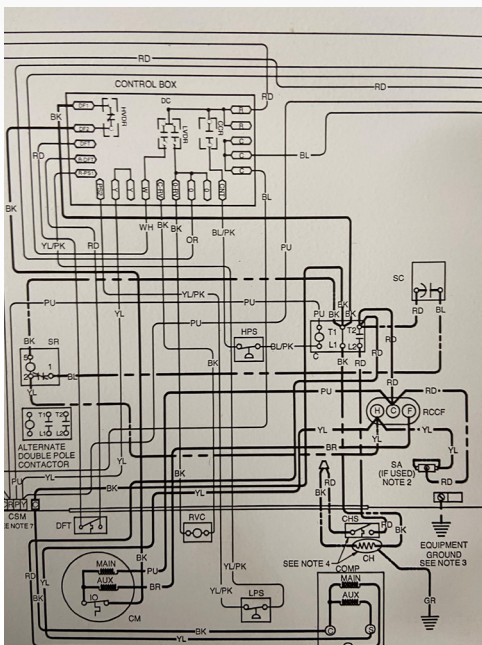

Understanding Wiring Diagrams

Geary Pacific Supply

Join Us for this Important Wiring Diagrams Class

Presented by Shawn Regis of Geary Pacific Supply

DATE: Wednesday, October 5, 2022

TIME: 7:00 AM - 8:30 AM

LOCATION: Geary Pacific Supply
2380 70th Ave E #A120
Fife, WA 98424
Phone: 253-345-6970

COST: FREE!

Course Objectives:

- Understanding why diagrams are important.
- Using wiring diagrams for troubleshooting.
- Understanding the flow of a wiring diagram.
- Addendums to diagrams.

Register online at: www.gearypacific.com/Events